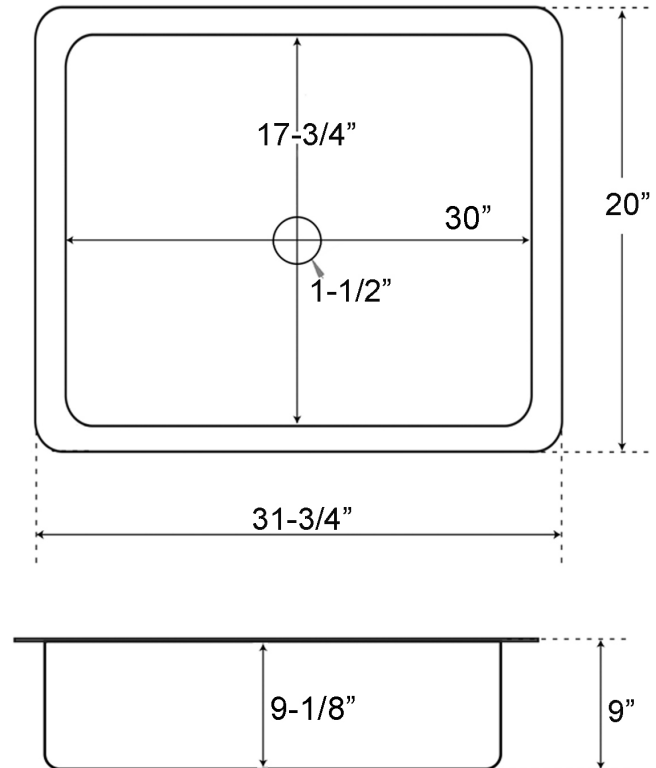

32" RHODES SINGLE BOWL DROP-IN SINK

Cat. No.
6921

Features:

- ▶ 16 Gauge Metal
- ▶ Single Bowl
- ▶ Drop In
- ▶ 1" Flat rim
- ▶ Copper has natural bacteria fighting properties
- ▶ Copper is a Living Finish and will Patina Over Time
- ▶ No Overflow

Finishes:

AC Hammered Antique Copper

Compliance Certification
Material is consistent with
UNS C81100 Copper Casting
Alloy with respect to chemical
composition.

W: 31-³/₄"
D: 20"
H: 9"

Interior Dimensions:

Basin Interior: 30" x 17-³/₄"
Basin Depth: 9-¹/₈"

Dimensions of fixture are nominal and may vary. Dimensions and specifications subject to change without notice.